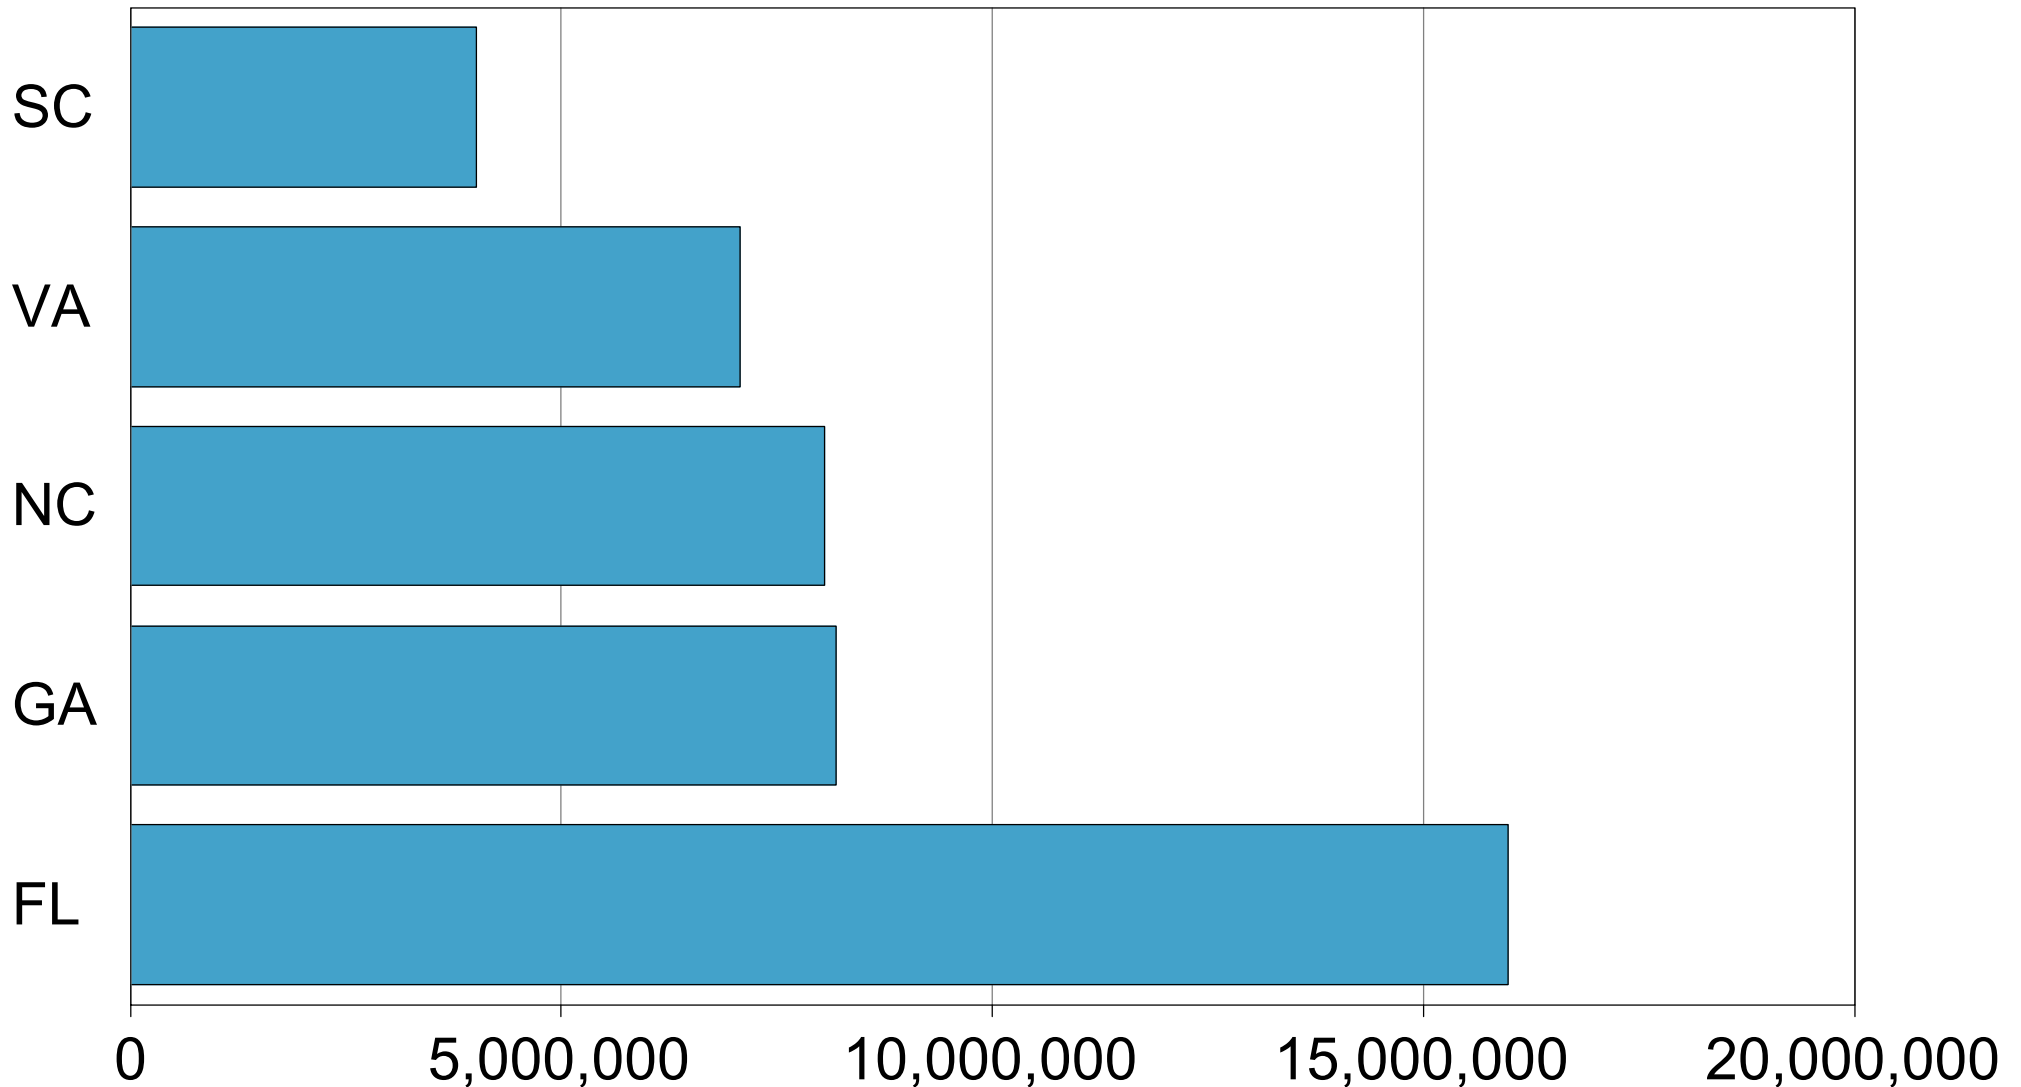

Year 2000 U.S. Census Population

GCHART w/ dev=PDF ODS PDF Drilldown
(new v9.3 feature!)

(Each bar has an html drilldown)